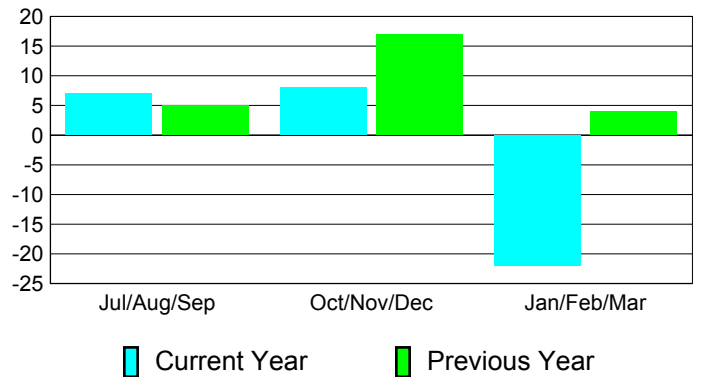

Membership Results
2010-2011

Membership
2009-2010

Month	Net Memb Goal	Actual New Memb	Actual Dropped Memb	Gain/Loss of Memb	Gain/Loss of Memb
Jul/Aug/Sep	0	57	-50	7	5
Oct/Nov/Dec	20	36	-28	8	17
Jan/Feb/Mar	25	13	-35	-22	4
Totals	45	106	-113	-7	26

Membership Results 2010-2011

Goal, New, Dropped, Gain/Loss

Comparison of Membership Gain/Loss

Current Year Compared to the Previous Year

Gender Comparison 2010-2011

Jul/Aug/Sep

Oct/Nov/Dec

Jan/Feb/Mar