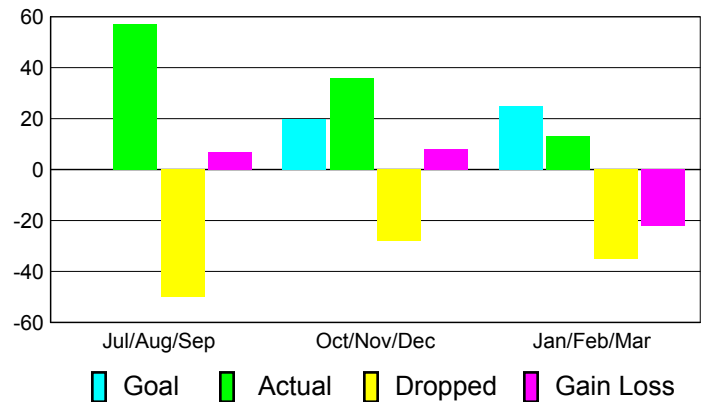

Membership Results 2010-2011

Goal, New, Dropped, Gain/Loss

Comparison of Membership Gain/Loss

Current Year Compared to the Previous Year