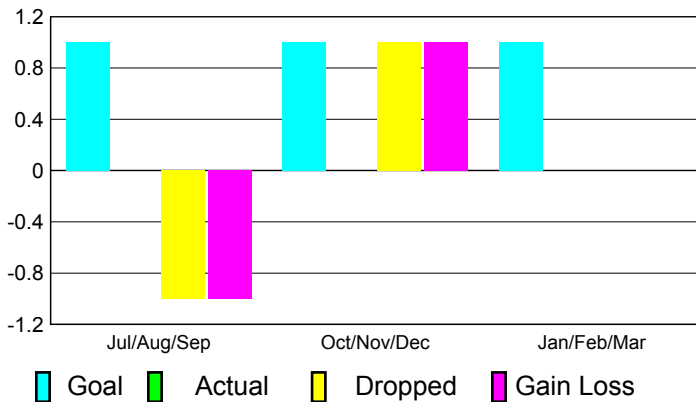

2010-2011 GMT Reports for District (or Undistricted) **District LD 6**

GMT: **Mr. Edison Karnopp**

Location: **BRAZIL**

GMT CA: **3**

CLUBS

Club Results
2010-2011

Clubs
2009-2010

Month	New Club Goal	Actual New Clubs	Actual Dropped Clubs	Gain/Loss of Clubs	Gain/Loss of Clubs
Jul/Aug/Sep	1	0	-1	-1	0
Oct/Nov/Dec	1	0	1	1	0
Jan/Feb/Mar	1	0	0	0	0
Totals	3	0	0	0	0

Club Results 2010-2011

Goal, New, Dropped, Gain/Loss

Comparison of Club Gain/Loss

Current Year Compared to the Previous Year

YTD Status Quo Clubs 2010-2011

Status Quo Clubs Compared to Status Quo Members

MEMBERSHIP